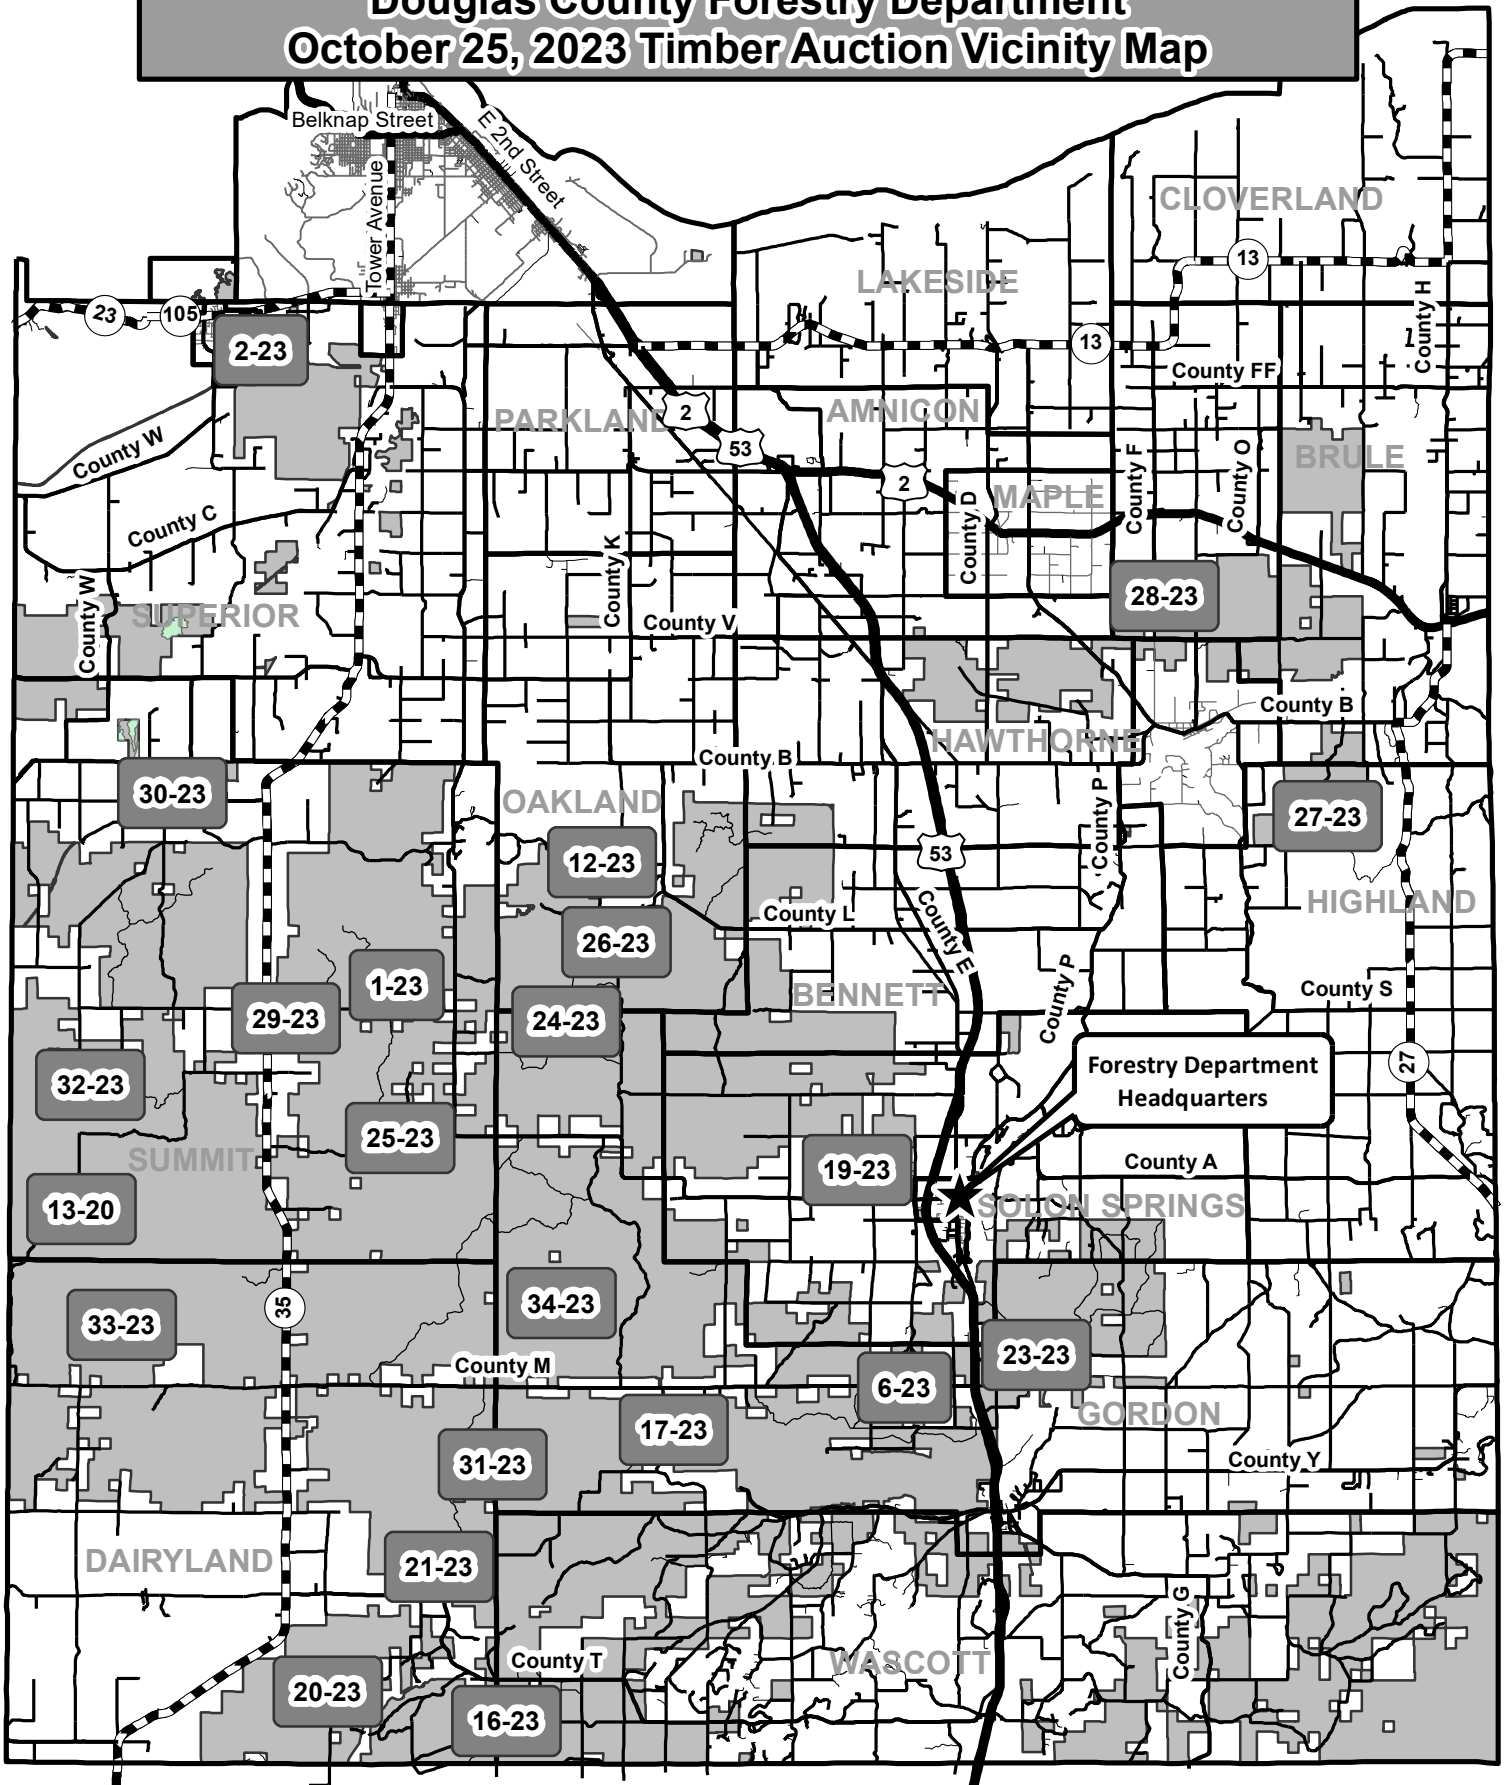

Douglas County Forestry Department October 25, 2023 Timber Auction Vicinity Map

This map shows approximate locations of tracts offered for the October 25, 2023 Timber Auction. For more precise tract information, refer to the individual tract maps in the prospectus. This map is for reference only.