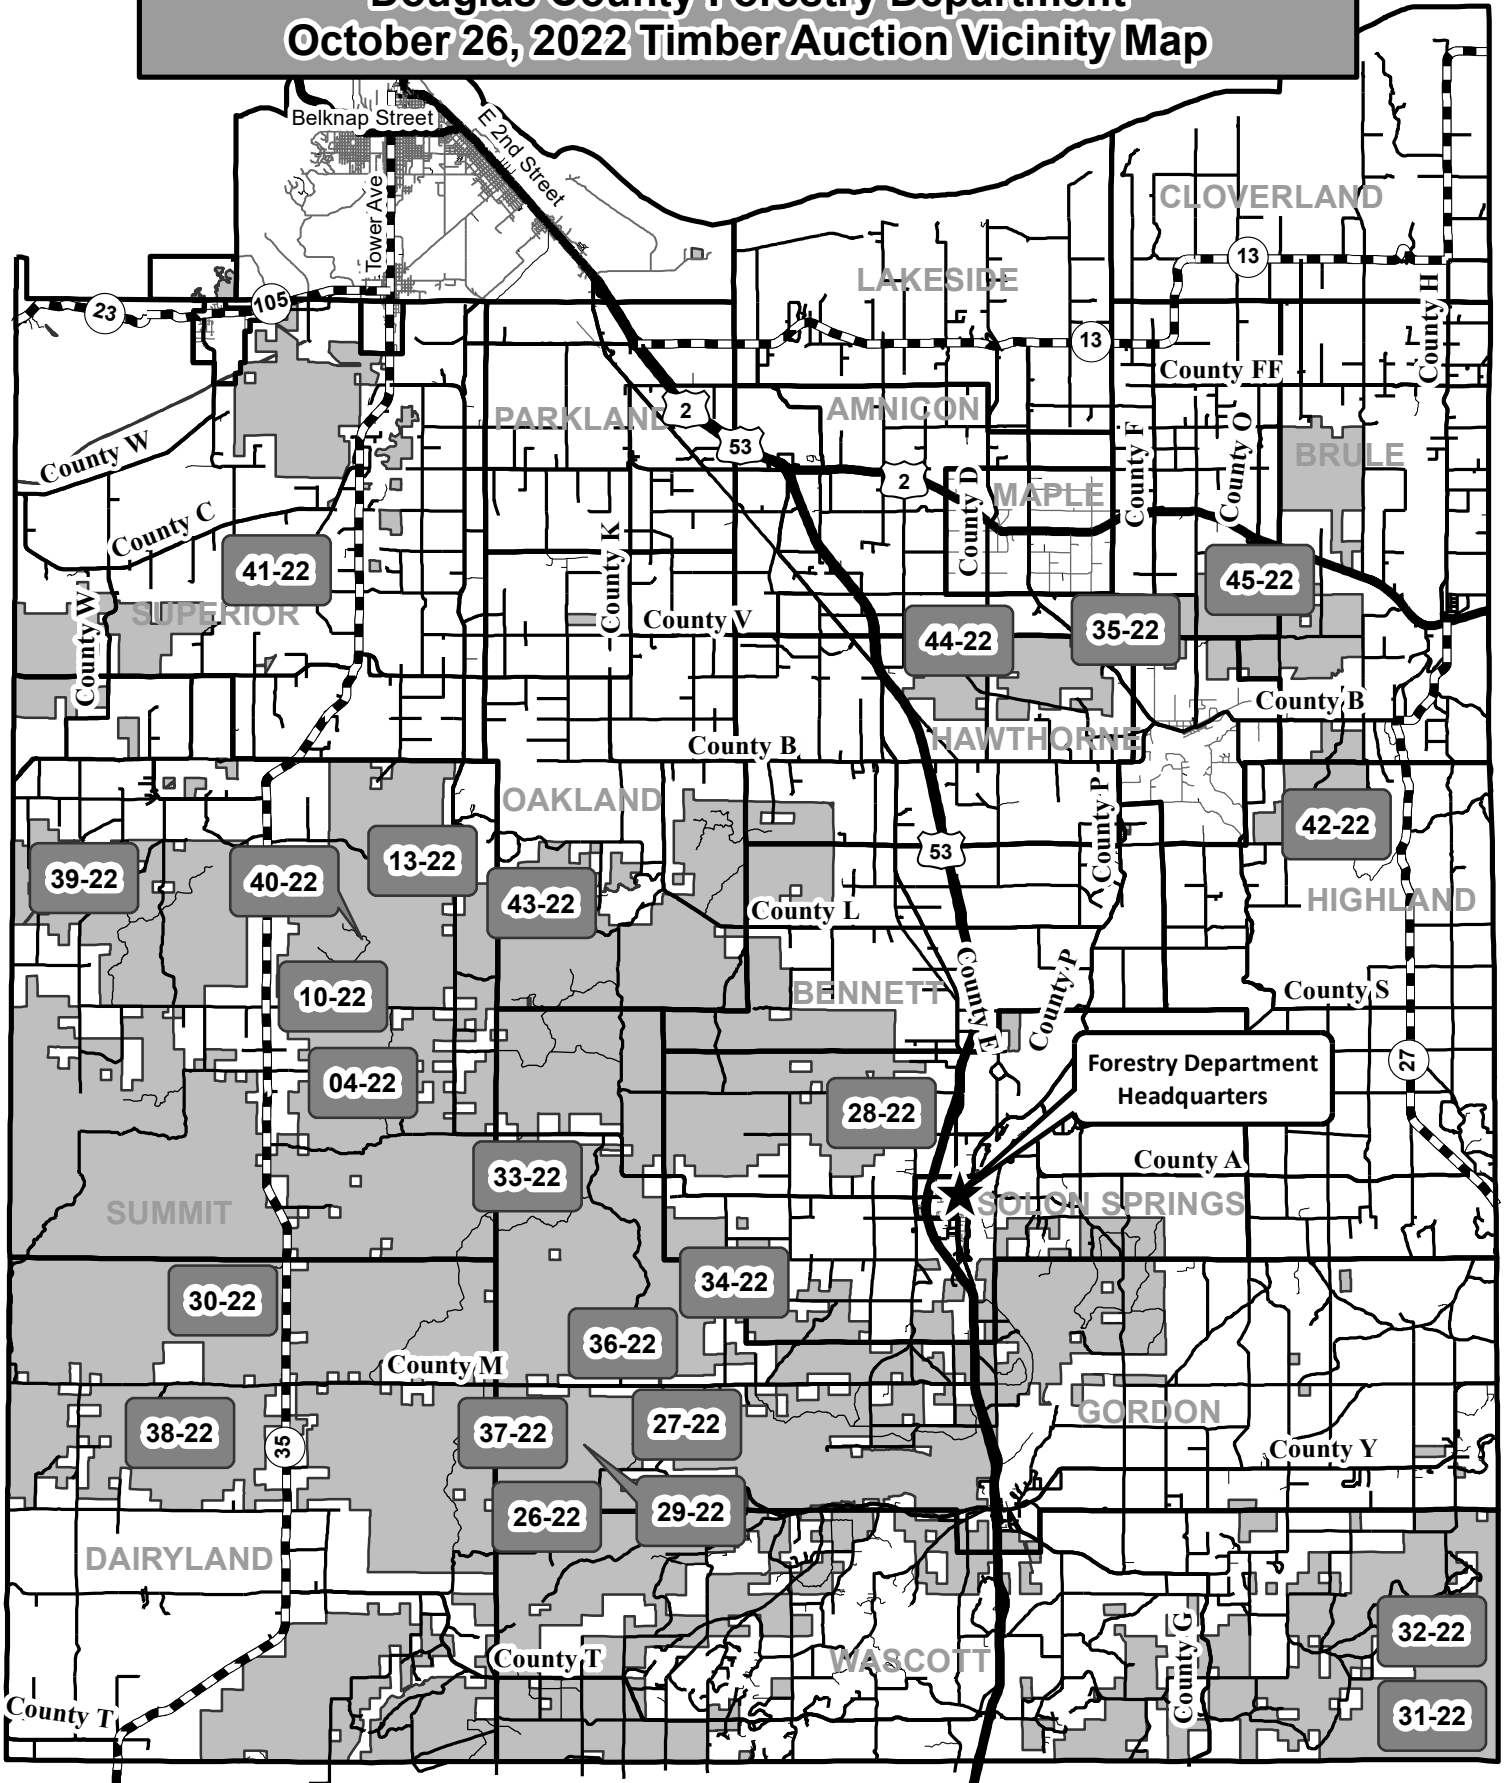

Douglas County Forestry Department October 26, 2022 Timber Auction Vicinity Map

This map shows approximate locations of tracts offered for the October 26, 2022, Timber Auction. For more precise tract information, refer to the individual tract maps in the prospectus. This map is for reference only.

Douglas County Forestry Department
9182 E. Hughes Ave.
P.O. Box 211
Solon Springs, WI 54873
Phone: 715-378-2219
www.douglascountywi.org