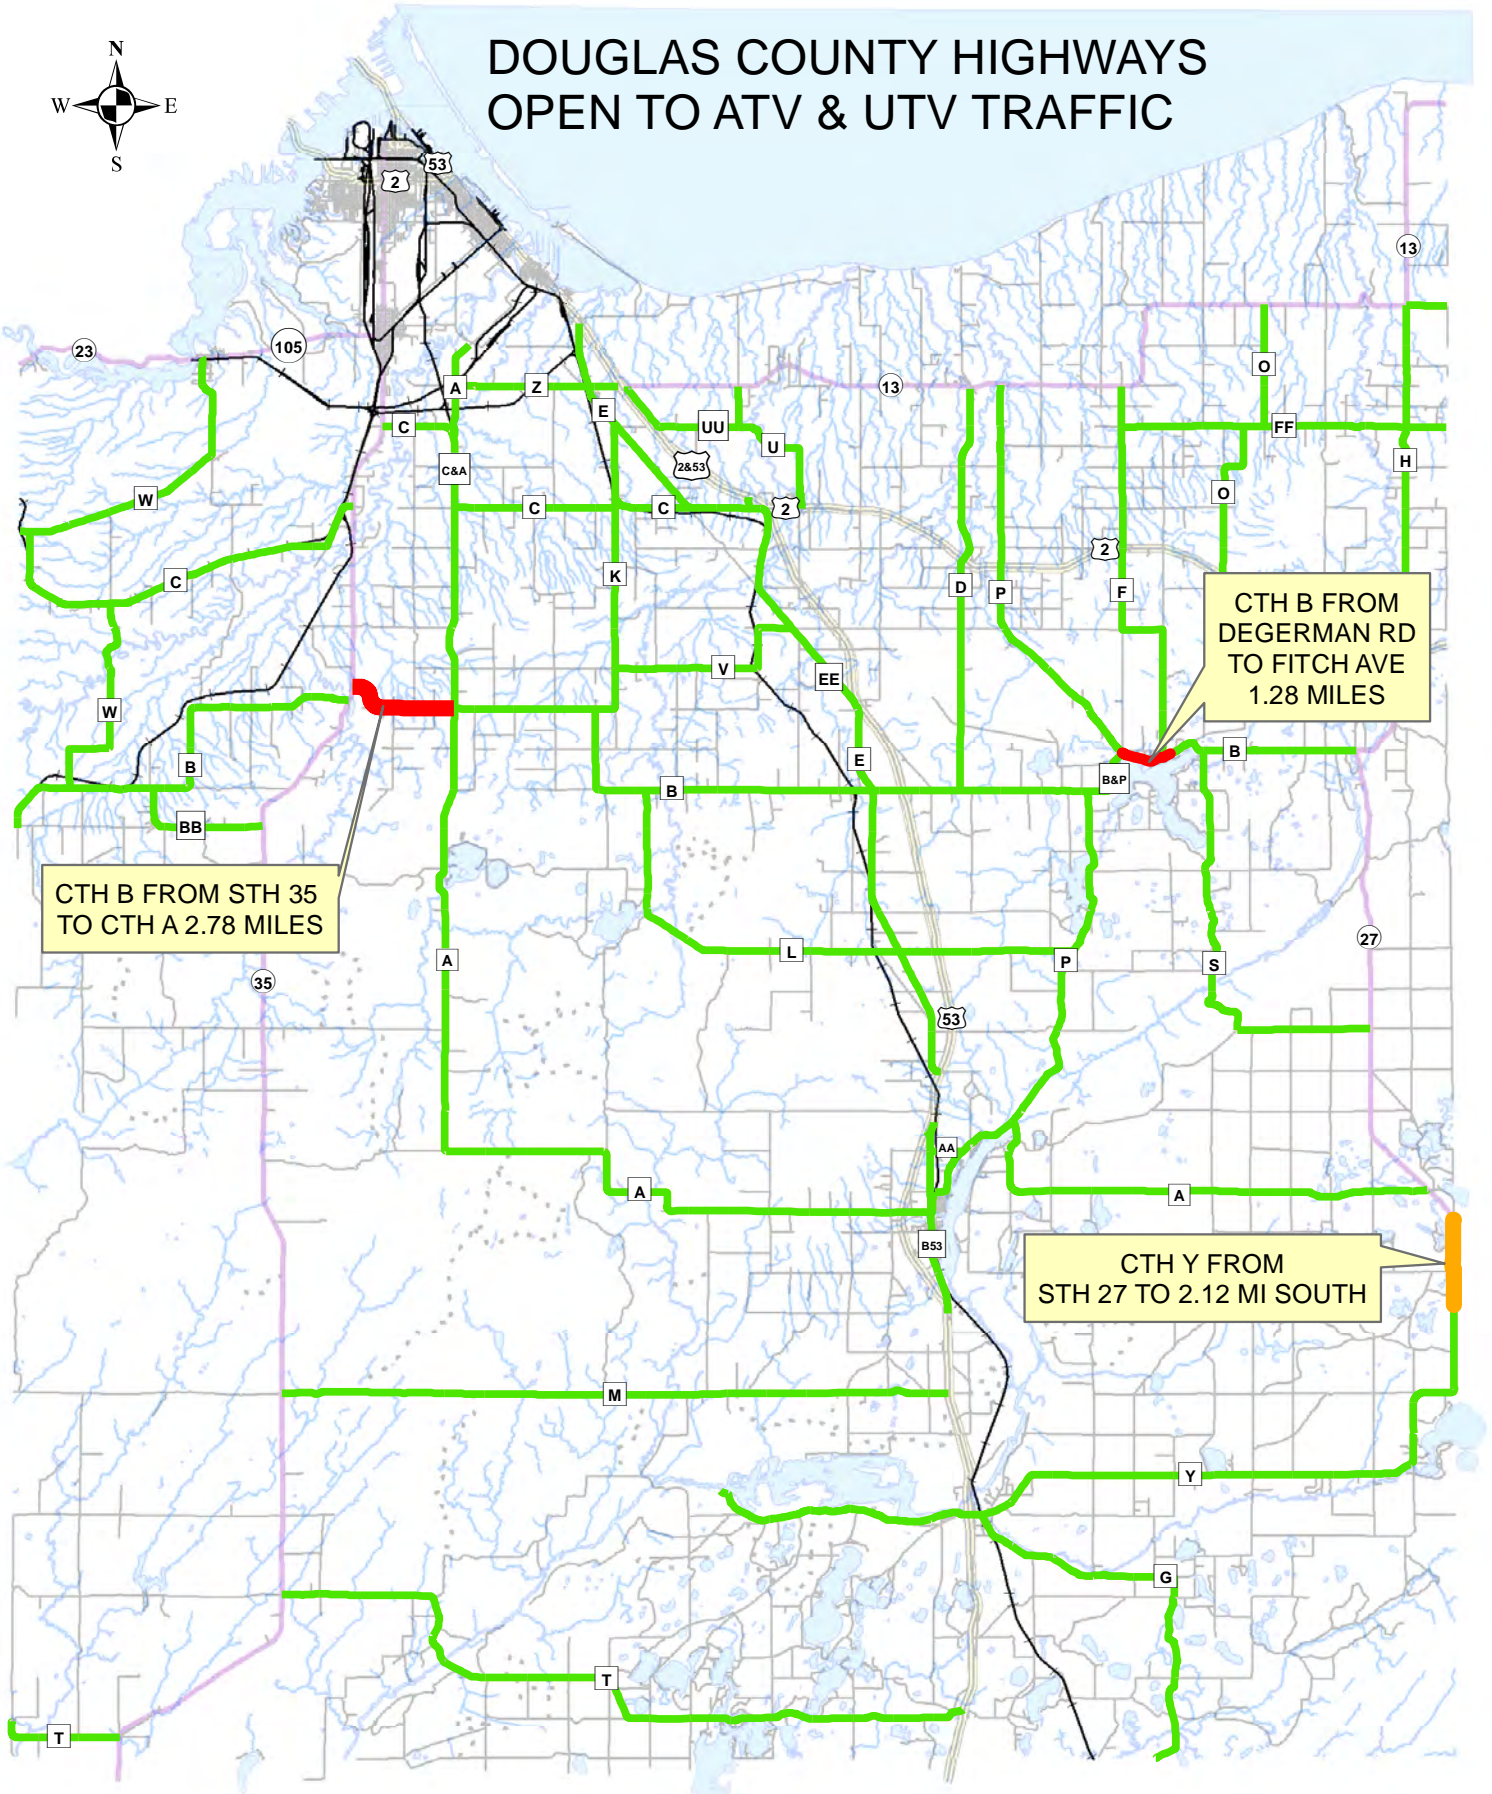

DOUGLAS COUNTY HIGHWAYS OPEN TO ATV & UTV TRAFFIC

Legend

-  DOUGLAS COUNTY HIGHWAYS OPEN
-  COUNTY HIGHWAYS CLOSED
-  BAYFIELD COUNTY JURISDICTION

MAP PRINTED: 6/3/2020

MAP PRODUCED BY RANDY JONES